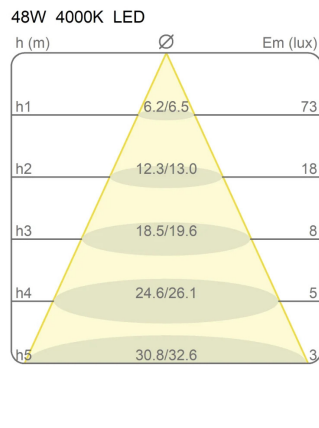

Photometric curves