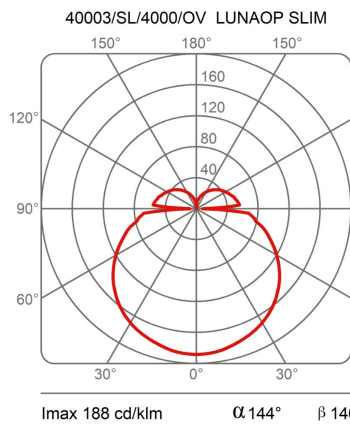

Photometric curves