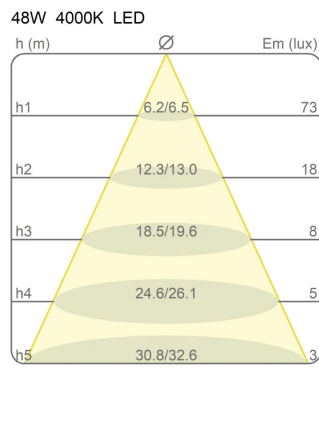

Photometric curves