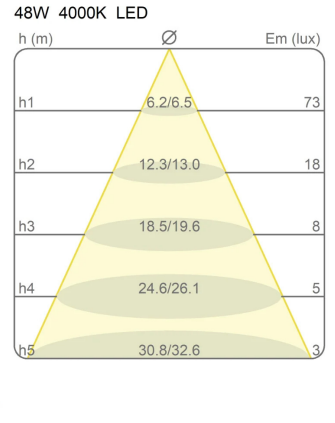

Photometric curves