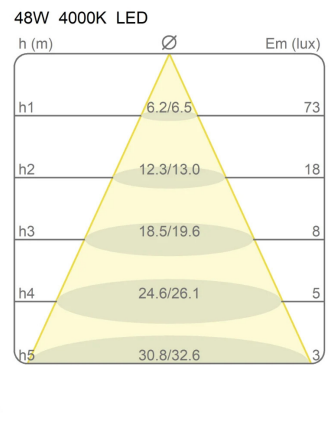

Photometric curves