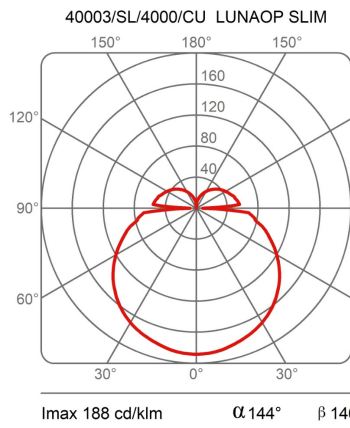

Photometric curves