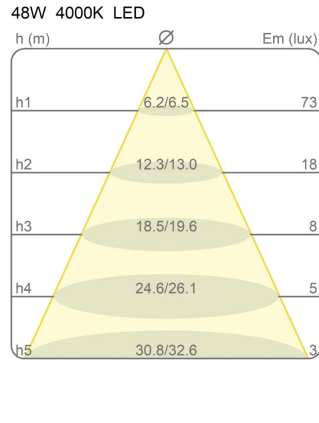

Photometric curves