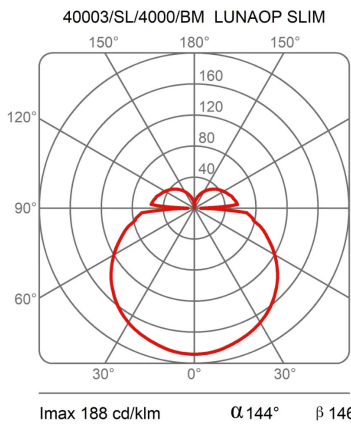

Photometric curves