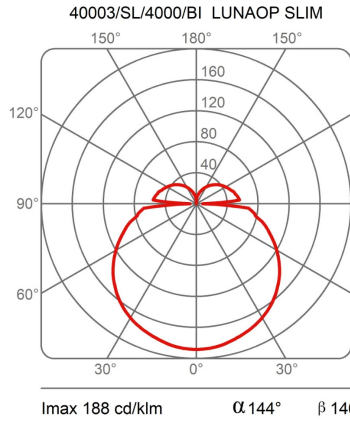

Photometric curves