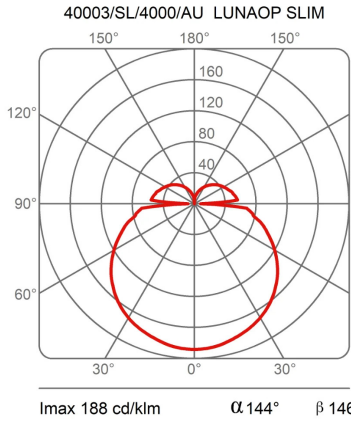

Photometric curves