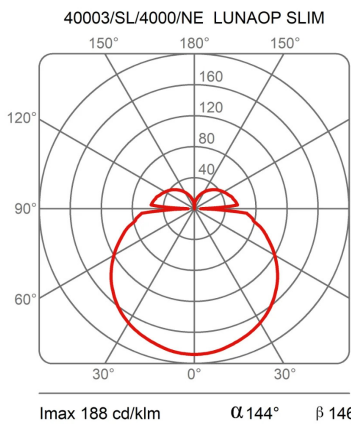

Photometric curves