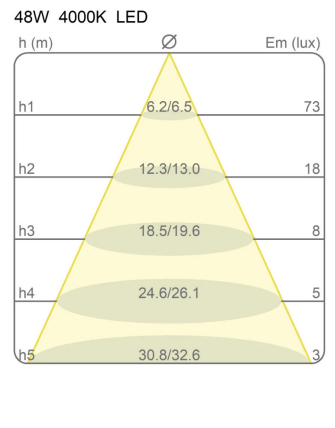

Photometric curves